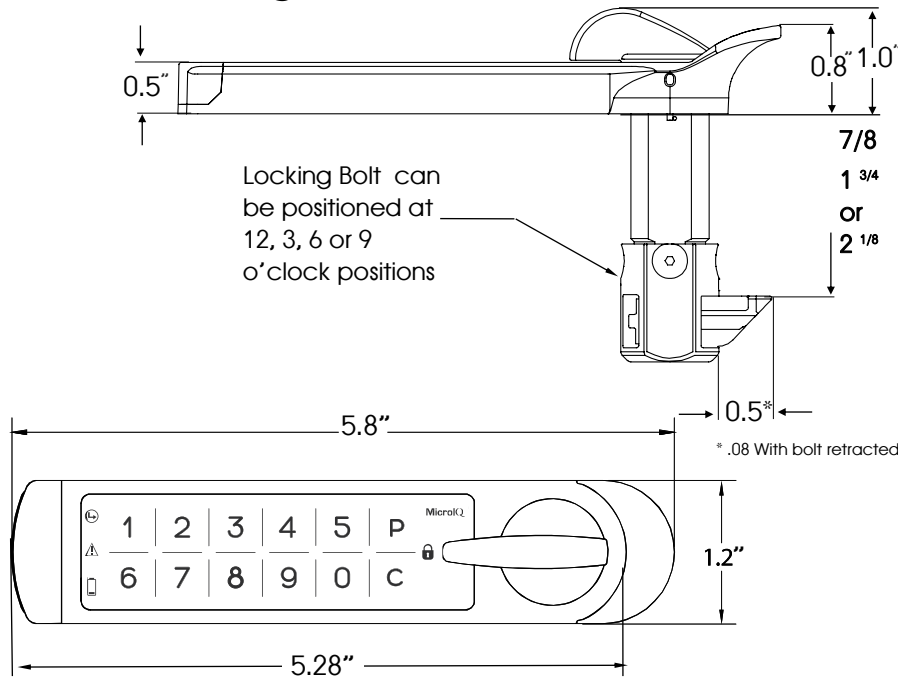

Mounting details: