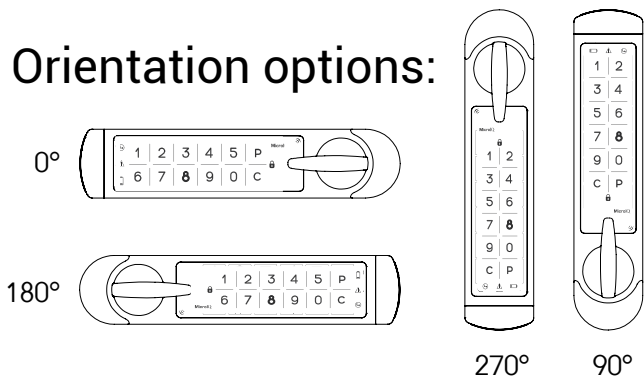

Orientation options: