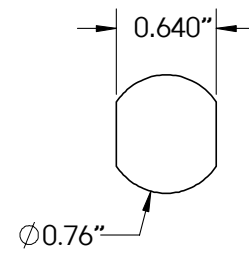

MOUNTING HOLE DETAIL